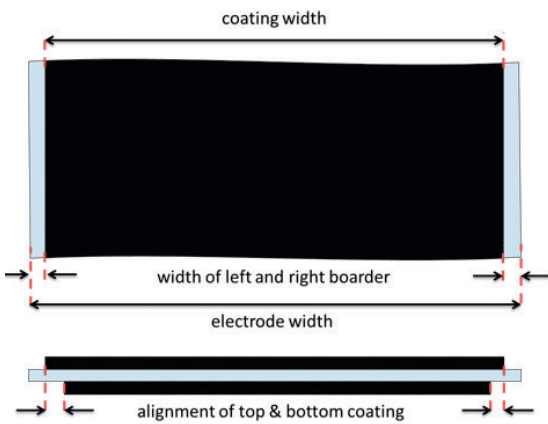

Flexible data management & traceability

- Consolidation and management of data coming from sub- systems such as thickness measurement, etc.
- Final report including all key data per roll/cell, ...

ELECTRODES

Coating defects

Coating defects

Extrusion defects

SEPARATOR

Coating defects

Extrusion defects

COMPLEX

Lamination defects

Live display of detected defects and measurements

Repetitive defects management
Customized output actions

Measurements and dimensional controls on each side:

- Edges regularity (borders)
- Coating positions
- Registration/alignment of top and bottom coating