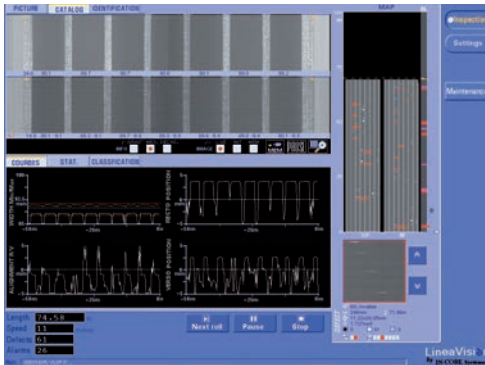

ZERO defect

BATTERY

ON-LINE AUTOMATIC SURFACE
INSPECTION & MEASUREMENTS

HIGH RESOLUTION INSPECTION SOLUTIONS FOR BATTERY ELECTRODES & SEPARATOR

100% surface & pattern inspection

- Real time measurements of pattern positions and edge straightness
- Highlight crucial defects such as but not limited to inclusions, bubbles, pinholes, agglomerates, scratches, etc.
- Control of double side coating position and skip coating

Flexible data management & traceability

- Consolidation and management of data coming from sub- systems such as thickness measurement, etc.
- Final report including all key data per roll/cell, ...

ELECTRODES

Live display of detected defects and measurements

Repetitive defects management
Customized output actions

Measurements and dimensional controls on each side:

- Edges regularity (borders)
- Coating positions
- Registration/alignment of top and bottom coating