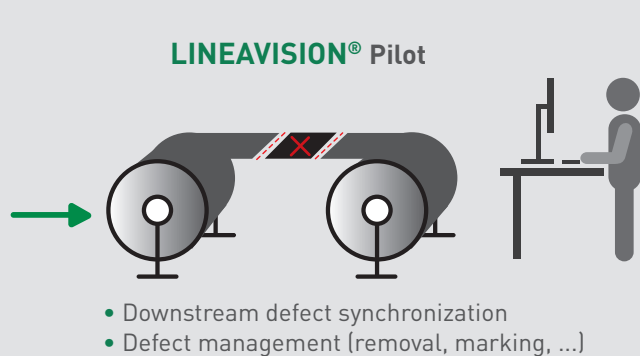

Live display of detected defects and measurements

Repetitive defects management
Customized output actions

Measurements and dimensional controls on each side:

- Edges regularity (borders)
- Coating positions
- Registration/alignment of top and bottom coating

LineaVISION

LINEAVISION® Inspection station

LINEAVISION® Report

LINEAVISION® Pilot

OUR RANGE OF **SERVICES**

SYSTEM SPECIFICATIONS

- Evaluation of your needs
- Feasibility study
- Software customization
- Mechanical integration
- Flexibility/adaptation to future needs