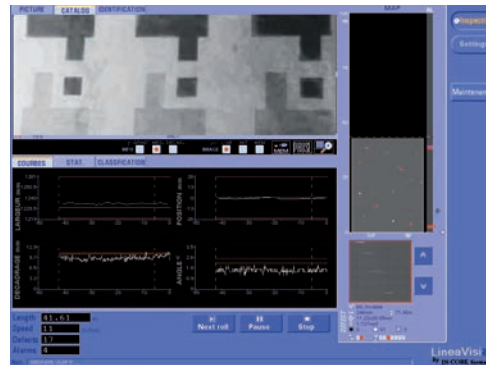

ZERO defect

BATTERY

ON-LINE AUTOMATIC SURFACE
INSPECTION & MEASUREMENTS

HIGH RESOLUTION INSPECTION SOLUTIONS FOR BATTERY ELECTRODES & SEPARATOR

100% surface & pattern inspection

- Real time measurements of pattern positions and edge straightness
- Highlight crucial defects such as but not limited to inclusions, bubbles, pinholes, agglomerates, scratches, etc.
- Control of double side coating position and skip coating

Flexible data management & traceability

- Consolidation and management of data coming from sub- systems such as thickness measurement, etc.
- Final report including all key data per roll/cell, ...

ELECTRODES

Coating defects

Coating defects

Extrusion defects

SEPARATOR

Coating defects

Extrusion defects

COMPLEX

Lamination defects

Live display of detected defects and measurements

Repetitive defects management
Customized output actions

Measurements and dimensional controls on each side:

- Edges regularity (borders)
- Coating positions
- Registration/alignment of top and bottom coating