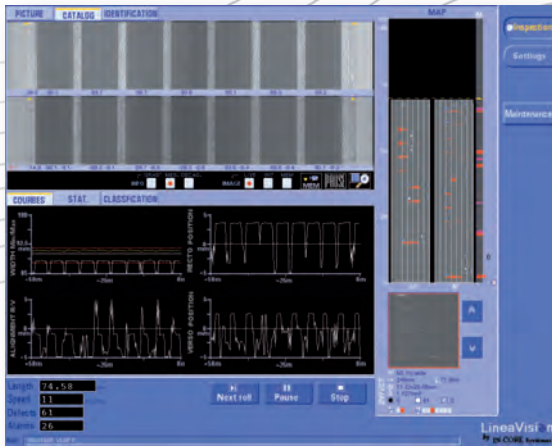

Z E R

→ BATTERY

defect

ON-LINE AUTOMATIC SURFACE
INSPECTION & MEASUREMENTS

→ HIGH RESOLUTION INSPECTION SOLUTIONS FOR BATTERY ELECTRODES & SEPARATOR

→ 100% SURFACE & PATTERN INSPECTION

- Real time measurements of pattern positions and edge straightness
- Highlight crucial defects such as but not limited to inclusions, bubbles, pinholes, agglomerates, scratches, etc.
- Control of double side coating position and skip coating

→ FLEXIBLE DATA MANAGEMENT & TRACEABILITY

- Consolidation and management of data coming from sub- systems such as thickness measurement, etc.
- Final report including all key data per roll/cell, ...

→ ELECTRODES

COATING DEFECTS

COATING DEFECTS

EXTRUSION DEFECTS

→ SEPARATOR

COATING DEFECTS

EXTRUSION DEFECTS

→ COMPLEX

LAMINATION DEFECTS

→ LIVE DISPLAY OF DETECTED DEFECTS AND MEASUREMENTS

- REPETITIVE DEFECTS MANAGEMENT
- CUSTOMIZED OUTPUT ACTIONS

→ MEASUREMENTS AND DIMENSIONAL CONTROLS ON EACH SIDE:

- Edges regularity (borders)
- Coating positions
- Registration/alignment of top and bottom coating