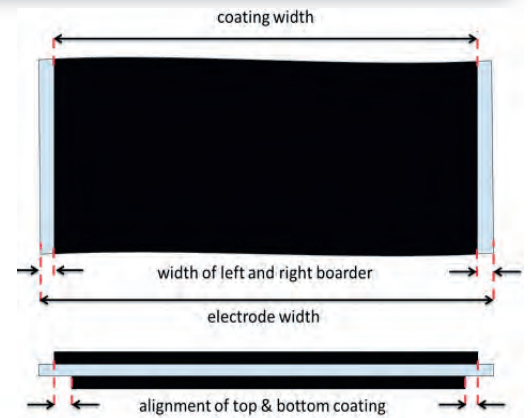

→ FLEXIBLE DATA MANAGEMENT & TRACEABILITY

- Consolidation and management of data coming from sub- systems such as thickness measurement, etc.
- Final report including all key data per roll/cell, ...

→ ELECTRODES

COATING DEFECTS

COATING DEFECTS

EXTRUSION DEFECTS

→ SEPARATOR

COATING DEFECTS

EXTRUSION DEFECTS

→ COMPLEX

LAMINATION DEFECTS

→ LIVE DISPLAY OF DETECTED DEFECTS AND MEASUREMENTS

- REPETITIVE DEFECTS MANAGEMENT
- CUSTOMIZED OUTPUT ACTIONS

→ MEASUREMENTS AND DIMENSIONAL CONTROLS ON EACH SIDE:

- Edges regularity (borders)
- Coating positions
- Registration/alignment of top and bottom coating