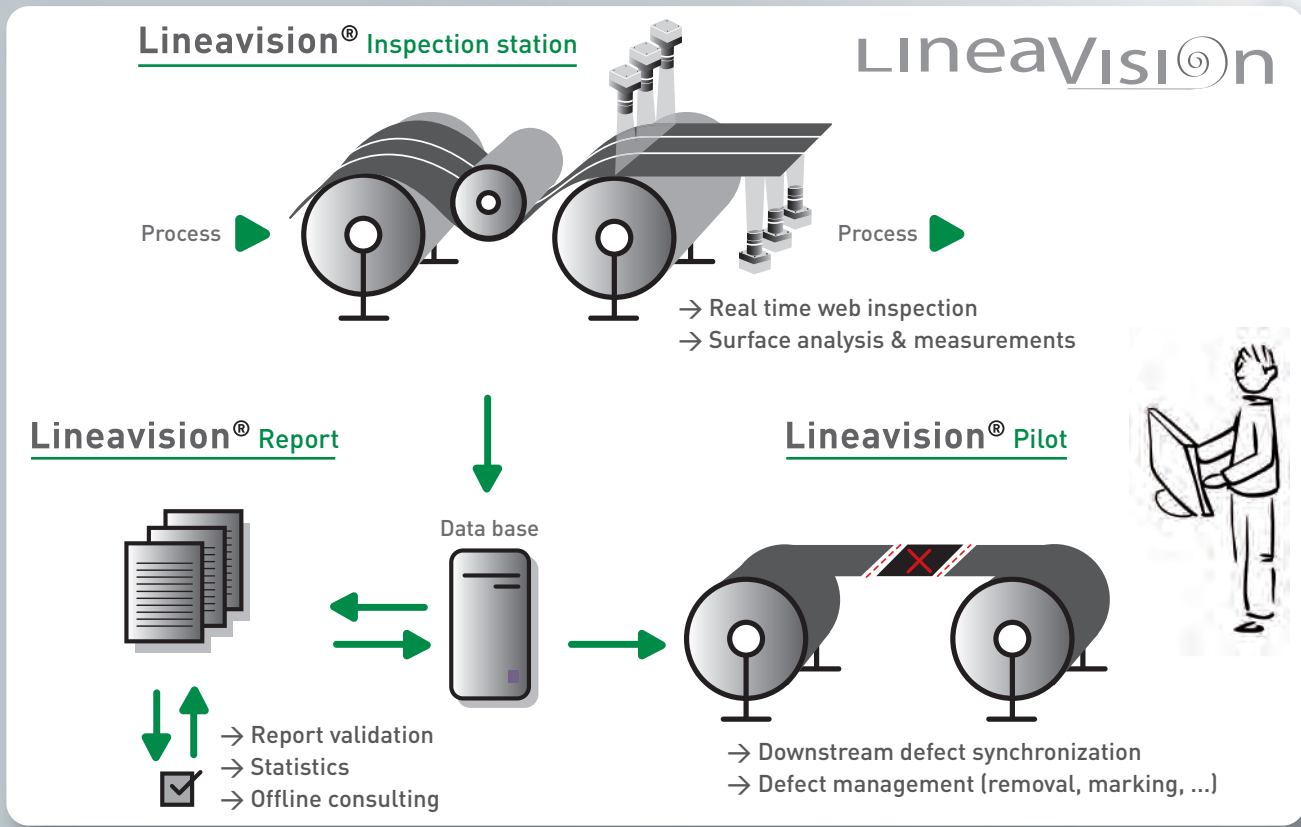

Z E R

→ BATTERY

defect

ON-LINE AUTOMATIC SURFACE
INSPECTION & MEASUREMENTS

→ HIGH RESOLUTION INSPECTION SOLUTIONS FOR BATTERY ELECTRODES & SEPARATOR

→ 100% SURFACE & PATTERN INSPECTION

- Real time measurements of pattern positions and edge straightness
- Highlight crucial defects such as but not limited to inclusions, bubbles, pinholes, agglomerates, scratches, etc.
- Control of double side coating position and skip coating

→ FLEXIBLE DATA MANAGEMENT & TRACEABILITY

- Consolidation and management of data coming from sub- systems such as thickness measurement, etc.
- Final report including all key data per roll/cell, ...

→ ELECTRODES

COATING DEFECTS

COATING DEFECTS

EXTRUSION DEFECTS

→ SEPARATOR

COATING DEFECTS

EXTRUSION DEFECTS

→ COMPLEX

LAMINATION DEFECTS

→ LIVE DISPLAY OF DETECTED DEFECTS AND MEASUREMENTS

- REPETITIVE DEFECTS MANAGEMENT
- CUSTOMIZED OUTPUT ACTIONS

→ MEASUREMENTS AND DIMENSIONAL CONTROLS ON EACH SIDE:

- Edges regularity (borders)
- Coating positions
- Registration/alignment of top and bottom coating