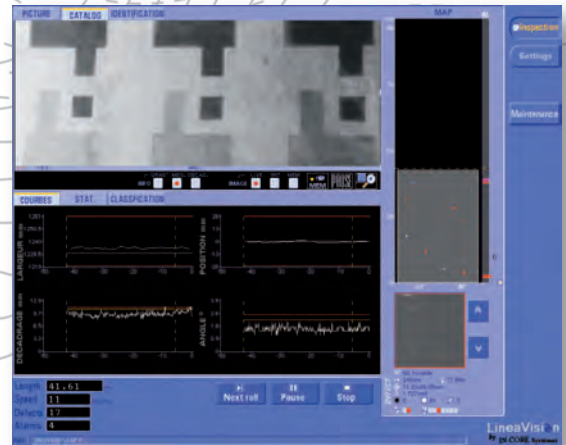

Z E R

→ BATTERY

defect

ON-LINE AUTOMATIC SURFACE
INSPECTION & MEASUREMENTS

→ HIGH RESOLUTION INSPECTION SOLUTIONS FOR BATTERY ELECTRODES & SEPARATOR

→ 100% SURFACE & PATTERN INSPECTION

- Real time measurements of pattern positions and edge straightness
- Highlight crucial defects such as but not limited to inclusions, bubbles, pinholes, agglomerates, scratches, etc.
- Control of double side coating position and skip coating

→ FLEXIBLE DATA MANAGEMENT & TRACEABILITY

- Consolidation and management of data coming from sub- systems such as thickness measurement, etc.
- Final report including all key data per roll/cell, ...

→ ELECTRODES

→ LIVE DISPLAY OF DETECTED DEFECTS AND MEASUREMENTS

- REPETITIVE DEFECTS MANAGEMENT
- CUSTOMIZED OUTPUT ACTIONS

→ MEASUREMENTS AND DIMENSIONAL CONTROLS ON EACH SIDE:

- Edges regularity (borders)
- Coating positions
- Registration/alignment of top and bottom coating